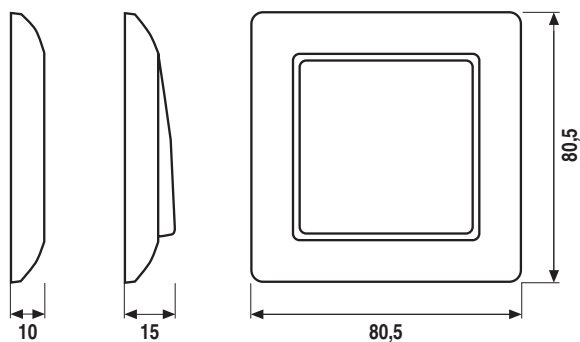

Original size

Edge radius R 3.1

Material AS 500

Duroplastic

Material AS 500 antibacterial

antibacterial duroplastic

Protection level

IP 20/IP 21

IP 44 in connection with

sealing gasket

Working temperature

-15°C ... +60°C

Colours

ivory similar RAL 1013
white similar RAL 9010

Selected devices available in

blue similar RAL 5013
green similar RAL 6029
orange similar RAL 2004
red similar RAL 3003

Frame size

- 1-gang 80,5 mm x 80,5 mm
- 2-gang 151,5 mm x 80,5 mm
- 3-gang 222,5 mm x 80,5 mm
- 4-gang 293,5 mm x 80,5 mm
- 5-gang 364,5 mm x 80,5 mm

Frames can be horizontally and vertically installed.