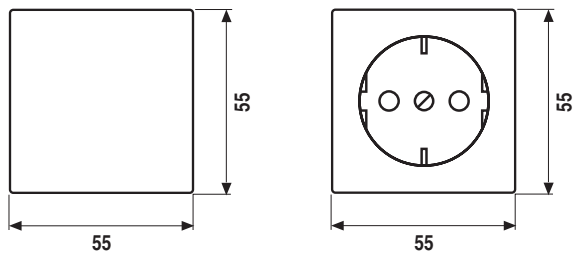

Original size

Edge radius R 3.1

Material AS 500

Duroplastic

Material AS 500 antibacterial

antibacterial duroplastic

Protection level

IP 20/IP 21

IP 44 in connection with

sealing gasket

Working temperature

-15°C ... +60°C

Colours

ivory similar RAL 1013
white similar RAL 9010

Selected devices available in

blue similar RAL 5013
green similar RAL 6029
orange similar RAL 2004
red similar RAL 3003

Frame size

- 1-gang 80,5 mm x 80,5 mm
- 2-gang 151,5 mm x 80,5 mm
- 3-gang 222,5 mm x 80,5 mm
- 4-gang 293,5 mm x 80,5 mm
- 5-gang 364,5 mm x 80,5 mm

Frames can be horizontally and vertically installed.